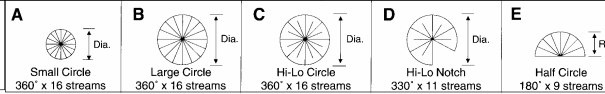

Snap-Jets

1/4" barb x 10-32 threads

Color	PSI	GPH	Dia.	Dia.	Dia.	Dia.	Rad.
Black	20	6.69	11'	12.5'	8'x11'	11'x14'	5'
Blue	20	12	12'	15.5'	10'x13'	16'x21.5'	7'
Green	20	18.85	13'	18.5'	11'x15'	19.5'x25'	8'
Red	20	26.78	14'	21.5'	11.5'x16'	21.5'x26.5'	9'

Clip or Barb Stakes Assemblies
 Sprinkler stakes are used to keep jets or micro spinners upright in landscape or orchard use. These are available as assemblies or individual components.

Available in a wide range of flows and diameters. 3/8" base. Optional **break off spinner tab** to direct water into the root zone on young trees.