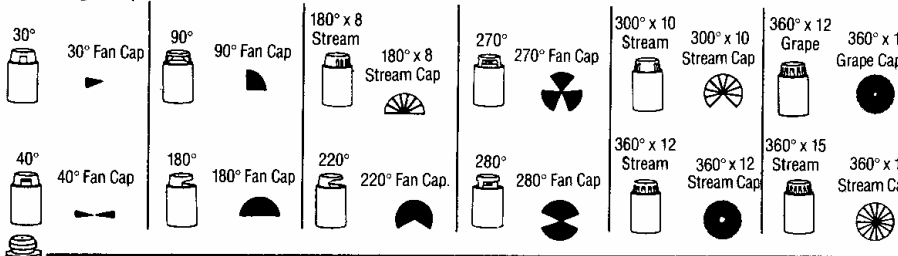

Maxijet® Combinations