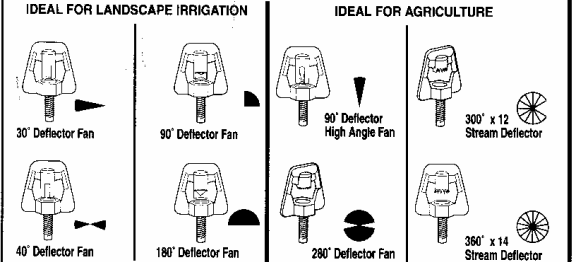

Deflectors & Base Combinations