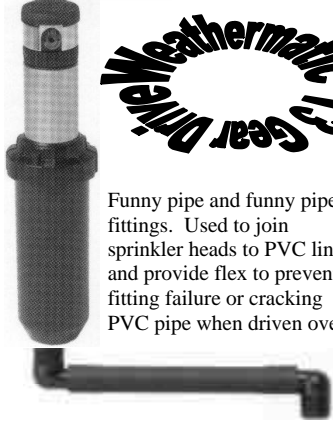

Weathermatic offers a full line of irrigation heads, valves, and controllers for turf

Funny pipe and funny pipe fittings. Used to join sprinkler heads to PVC line and provide flex to prevent fitting failure or cracking PVC pipe when driven over.

Pop-up sprinklers are used in small turf areas or flower beds to conceal and protect your irrigation heads. These are available in 3", 4", 6", and 12" pop-up heights in both male or female nozzle styles. Pop-ups can also be easily adapted to micro sprinklers or jets for greater options of patterns and flow rates. See the micro sprinklers page for jet patterns and flows.

### QUICK COUPLING VALVES

- Weathermatic quick coupling valves provide convenient manual connection for surface hose oils and above-ground impact sprinklers.
- All quick coupling valves have a thermoplastic locking cover. Choice of easy to locate yellow cover or purple non-potable water identification cover. Industrial grade red brass valve body.
- Keys for locking covers are ordered separately
- 3/4" Quick Coupler Valves feature two-piece bodies. 1" and 1 1/2" Quick Coupler Valves have one-piece bodies.